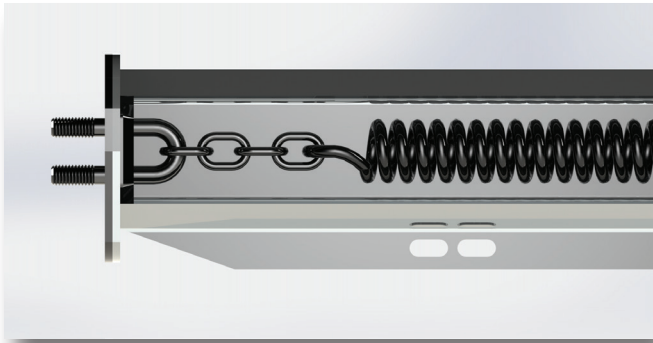

SPRAY SUPPRESSION SOLUTIONS

Spring Loaded Hanger A17 Technology

3 Styles to Choose From

Offering the most extensive spray suppression product line, BettsHD provides products of unparalleled quality with superior customer support. [Learn more at BettsHD.com](http://BettsHD.com)

Spring Loaded Hanger

The SPRING is the THING...

- Open Wound Coil
- Proprietary Design
- Corrosion Resistant
- Unrivaled Recovery Rate
- Unparalleled Yield Performance

Attention to DETAIL...

- Chain Design Maximizes Horizontal Deflection
- Integrated Self-Centering Tombstone
- Optimized Frame Protection